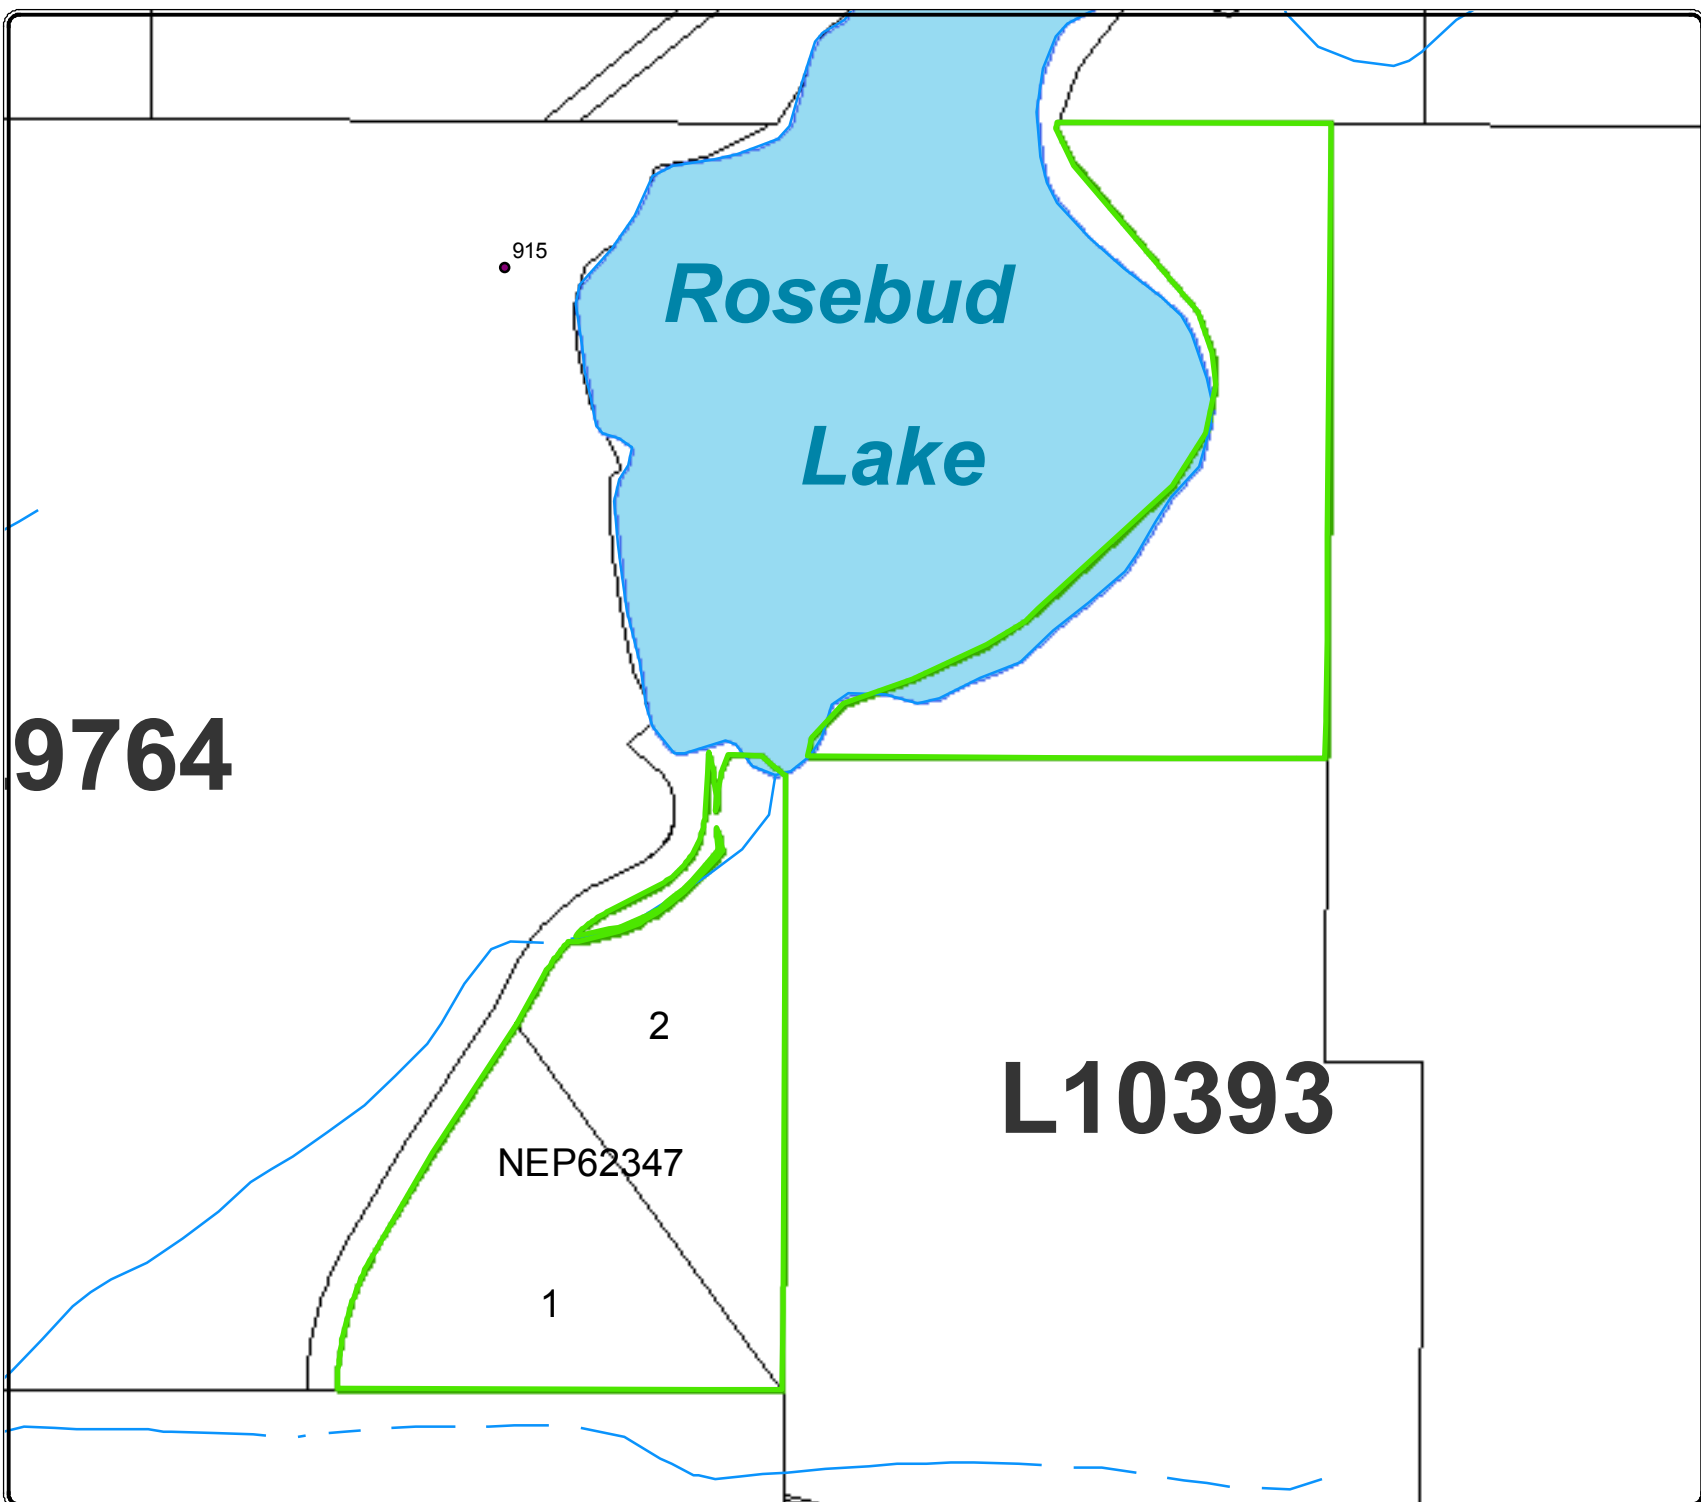

REGIONAL DISTRICT OF  
CENTRAL KOOTENAY

### DATA SOURCES

The following sources of data are updated as changes occur:

Cadastral Lot - Surveyed lots/parcels of land:  
Sources: Crown Land Registry Services and RDCK

District Lot: Source: Crown Land Registry Services, Integrated Cadastral Initiative (ICI) and RDCK